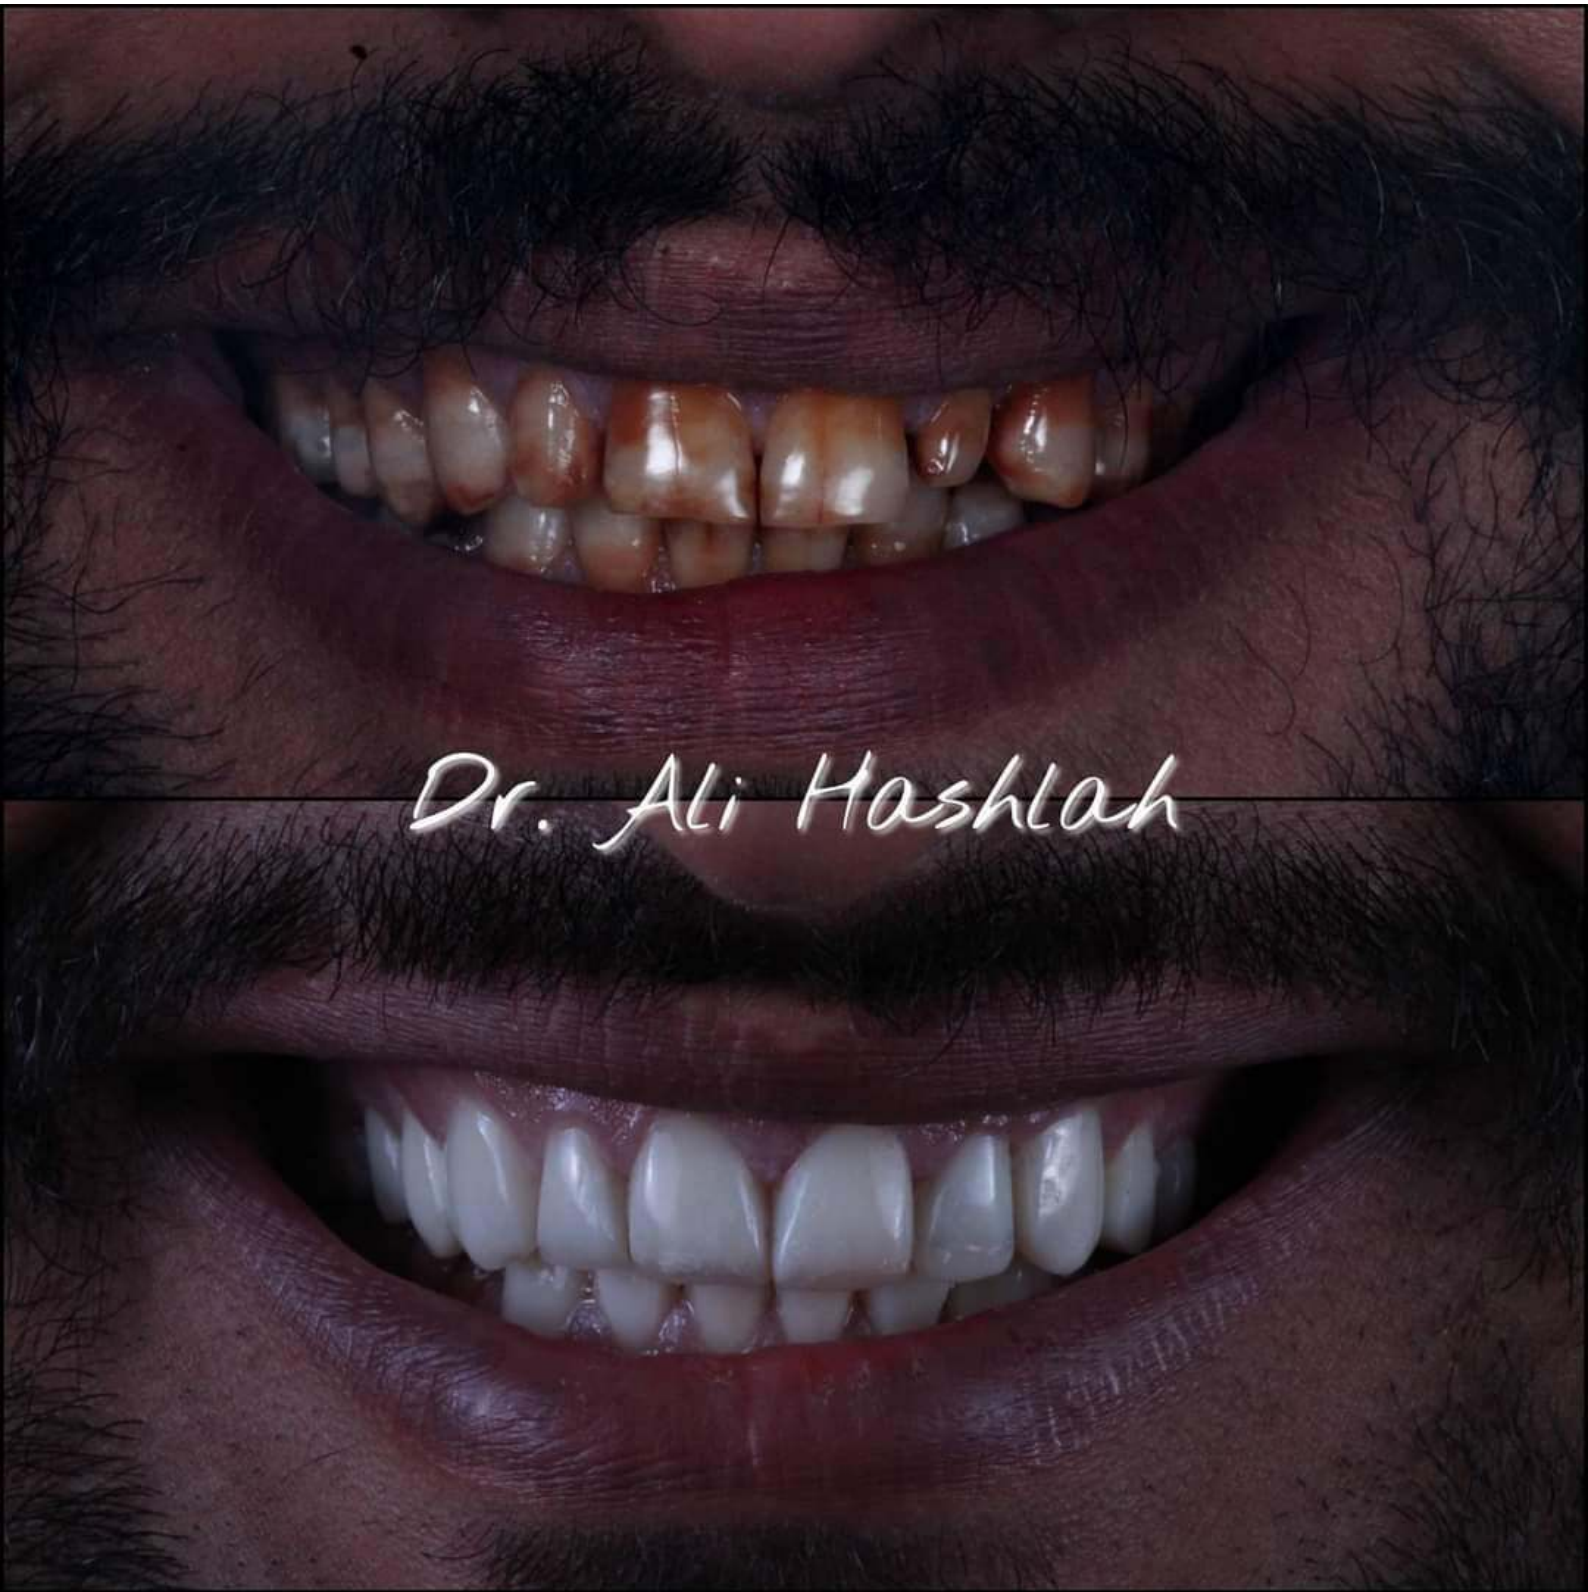

Dr. Ali Hashlah