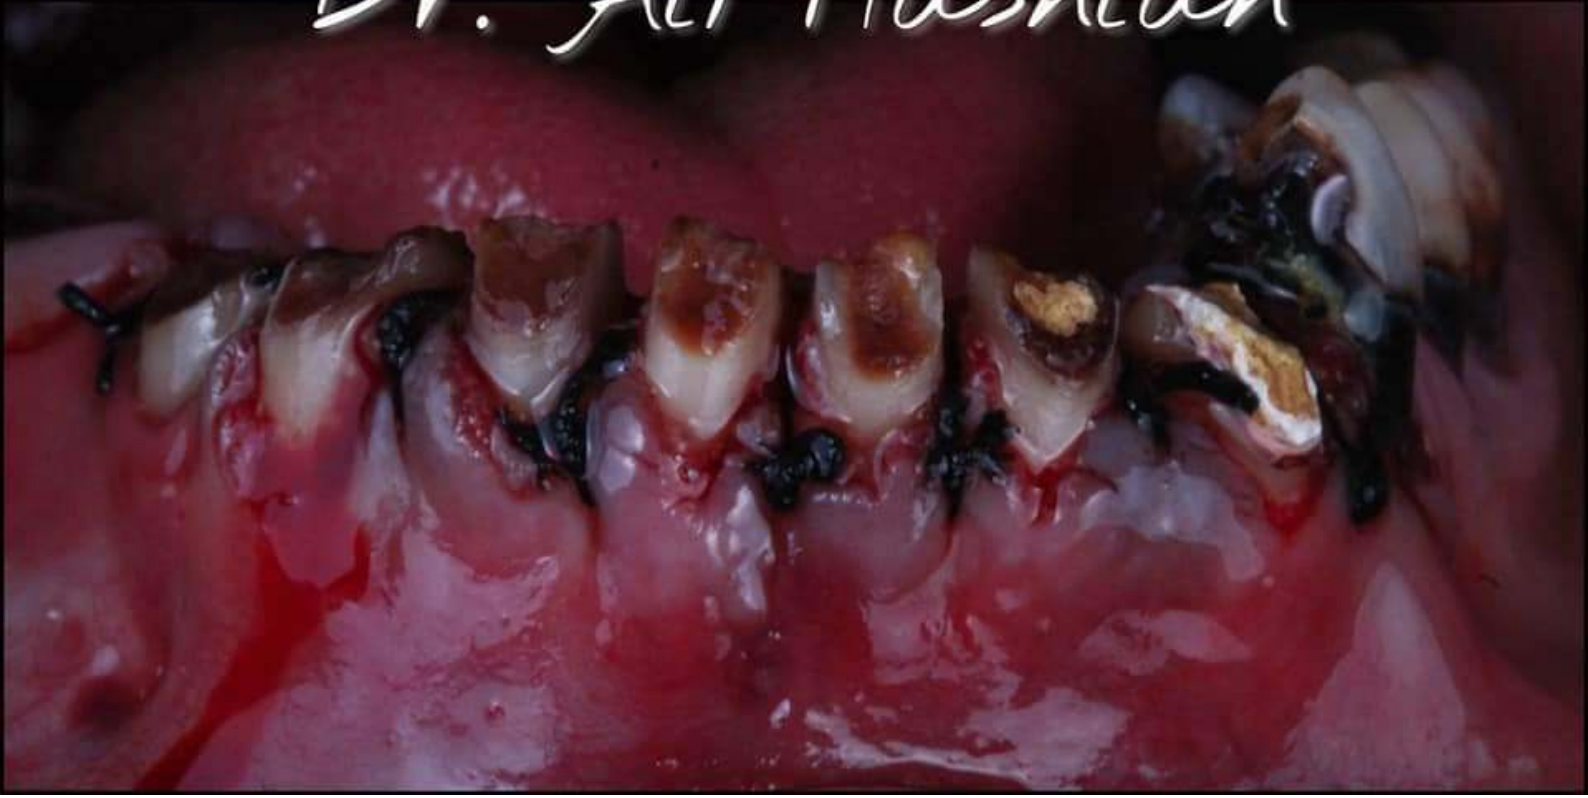

Dr. Ali Hashlah