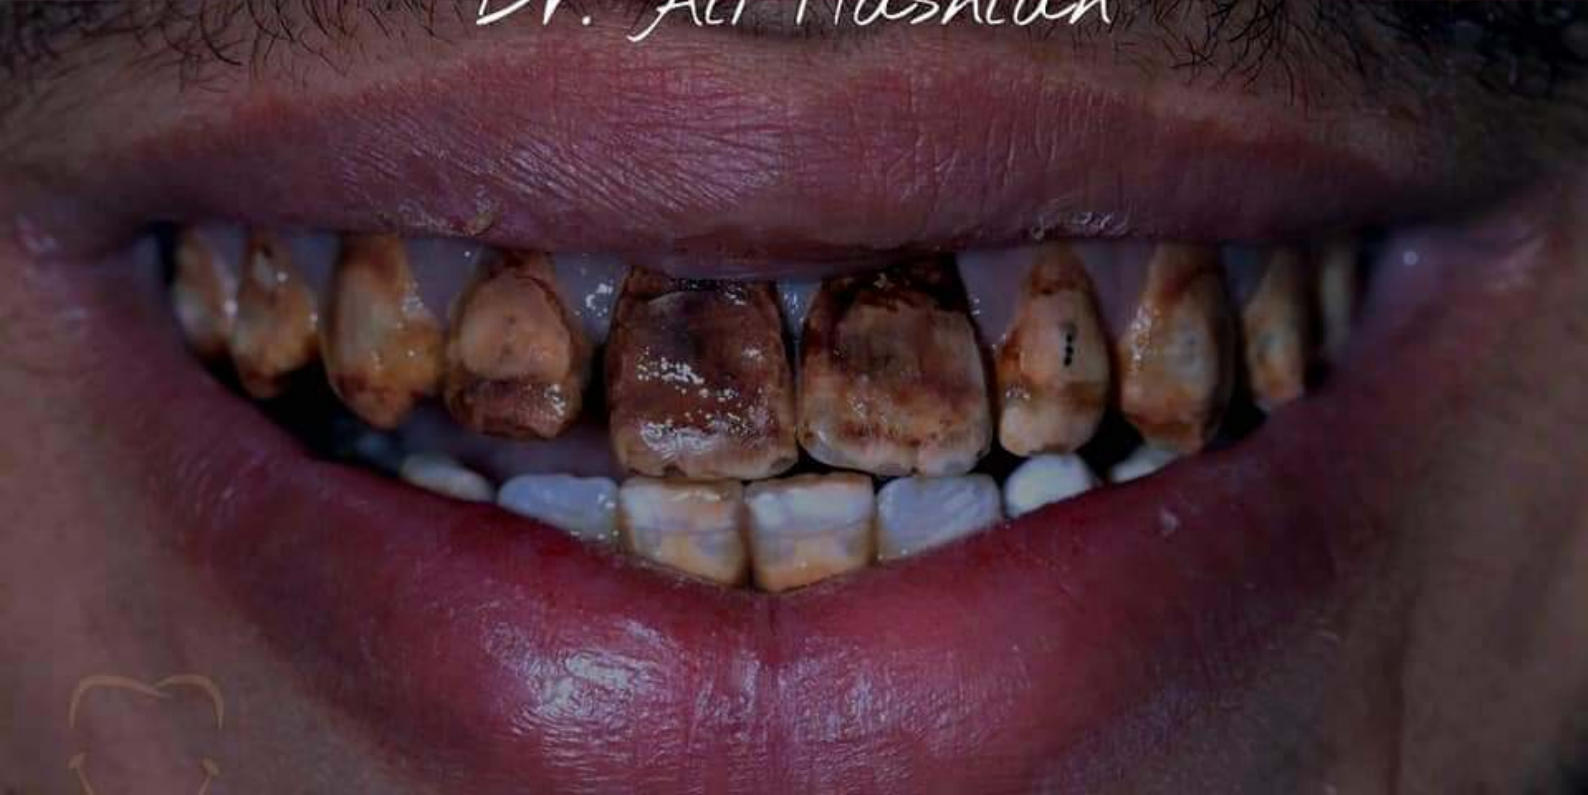

Dr. Ali Hashlah