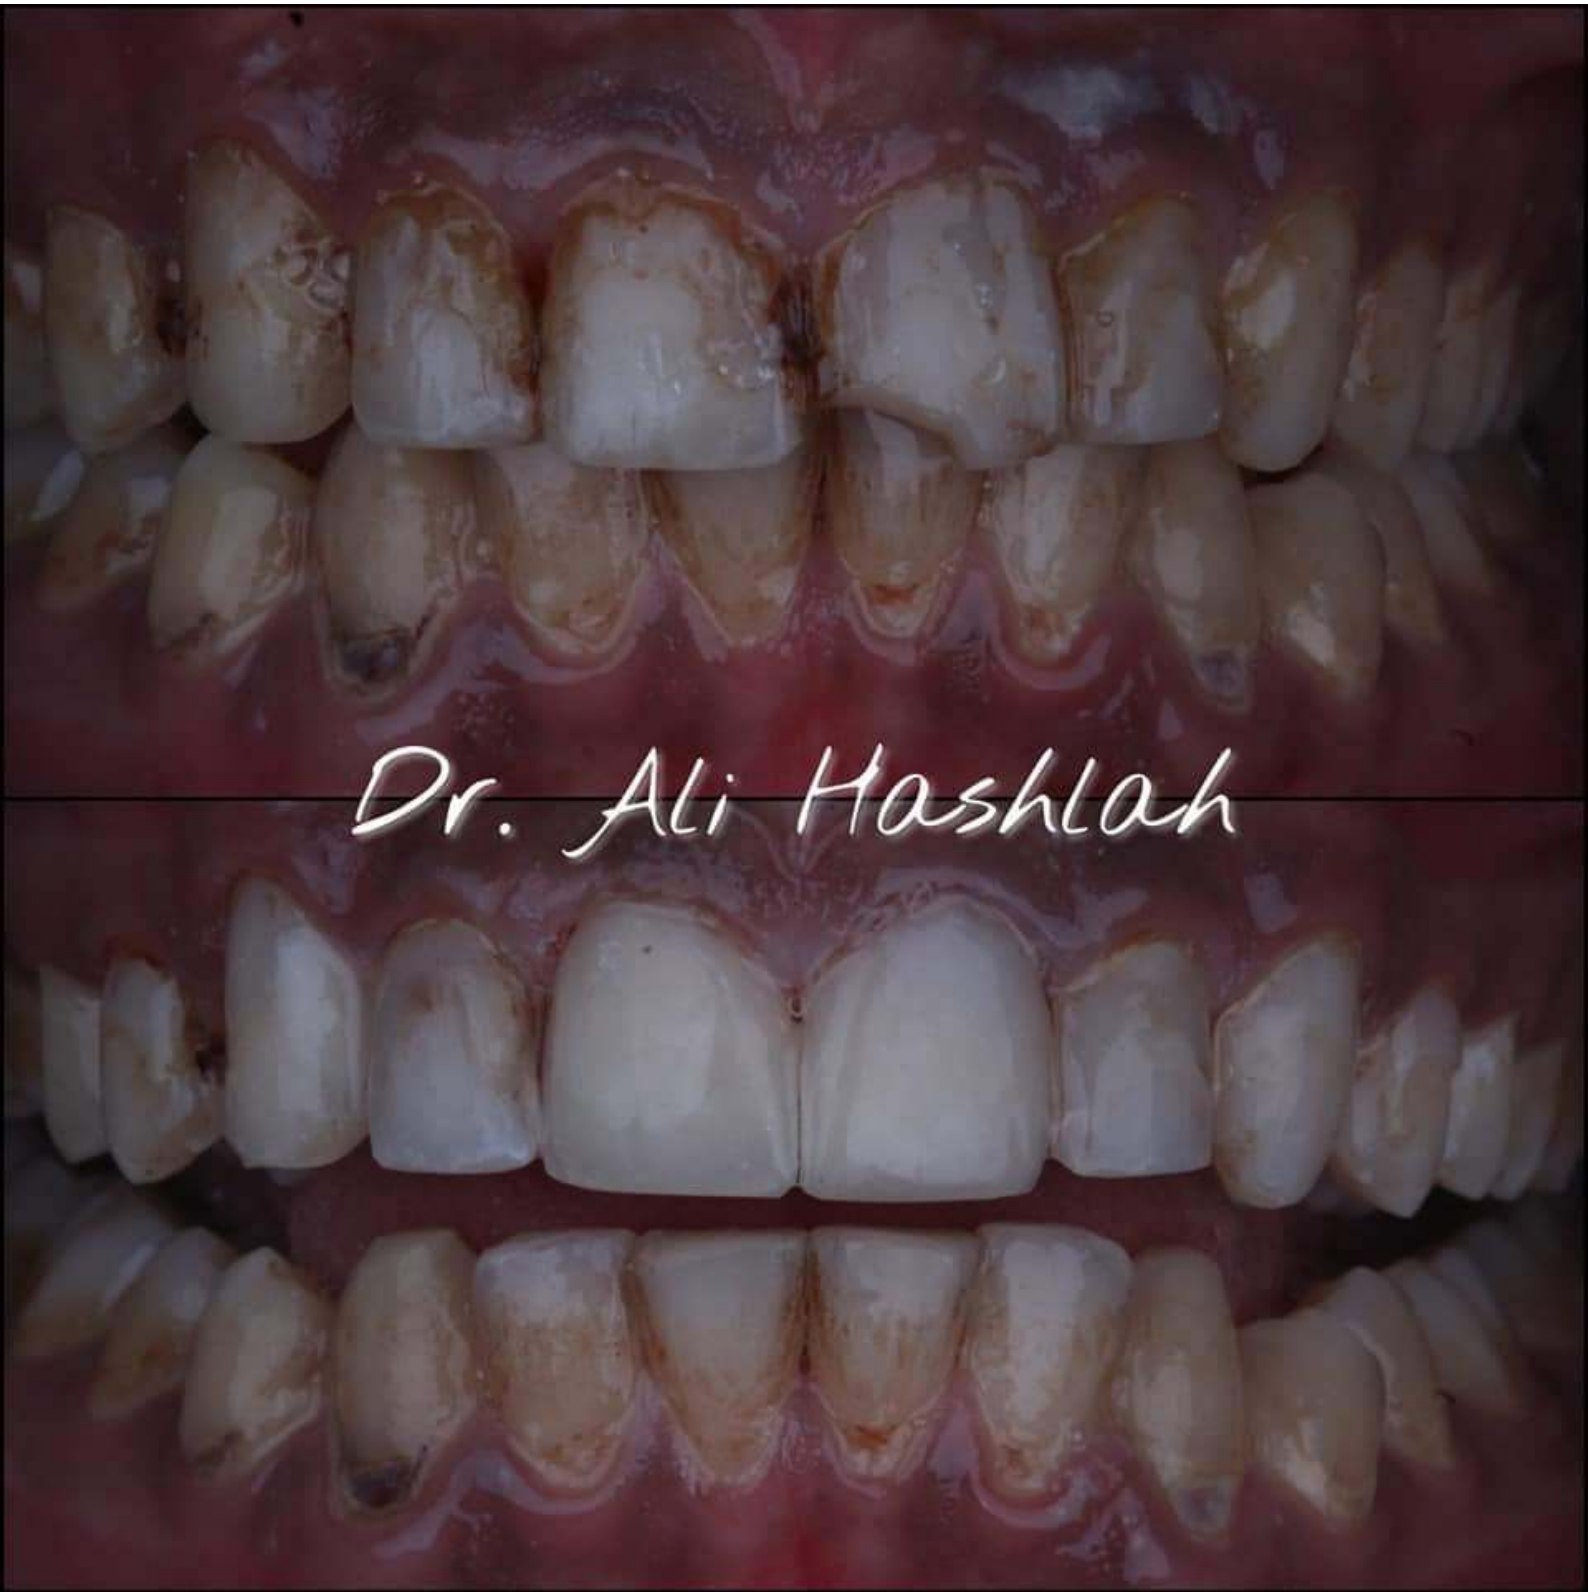

Dr. Ali Hashlah