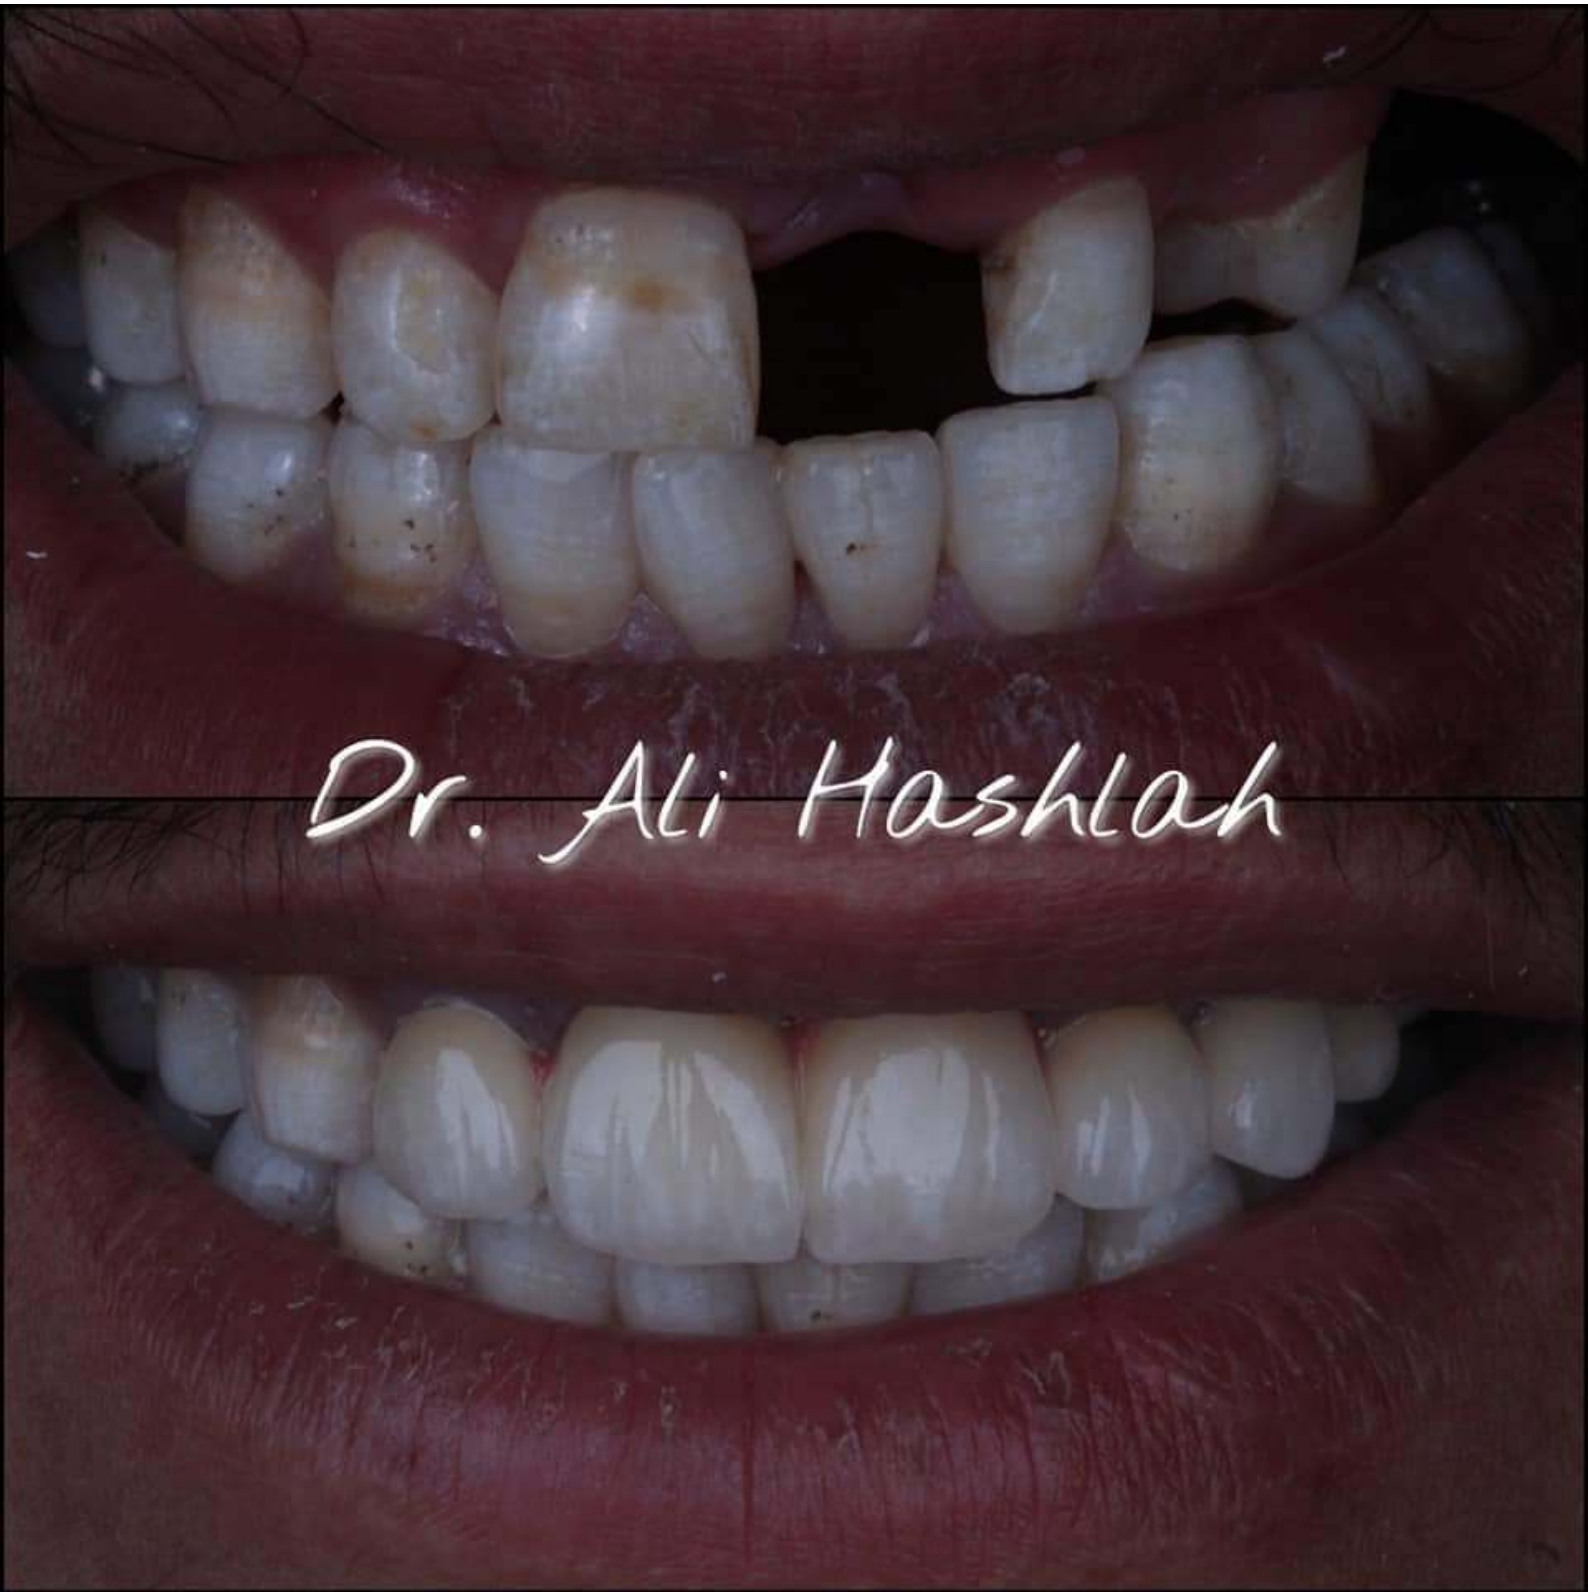

Dr. Ali Hashlah